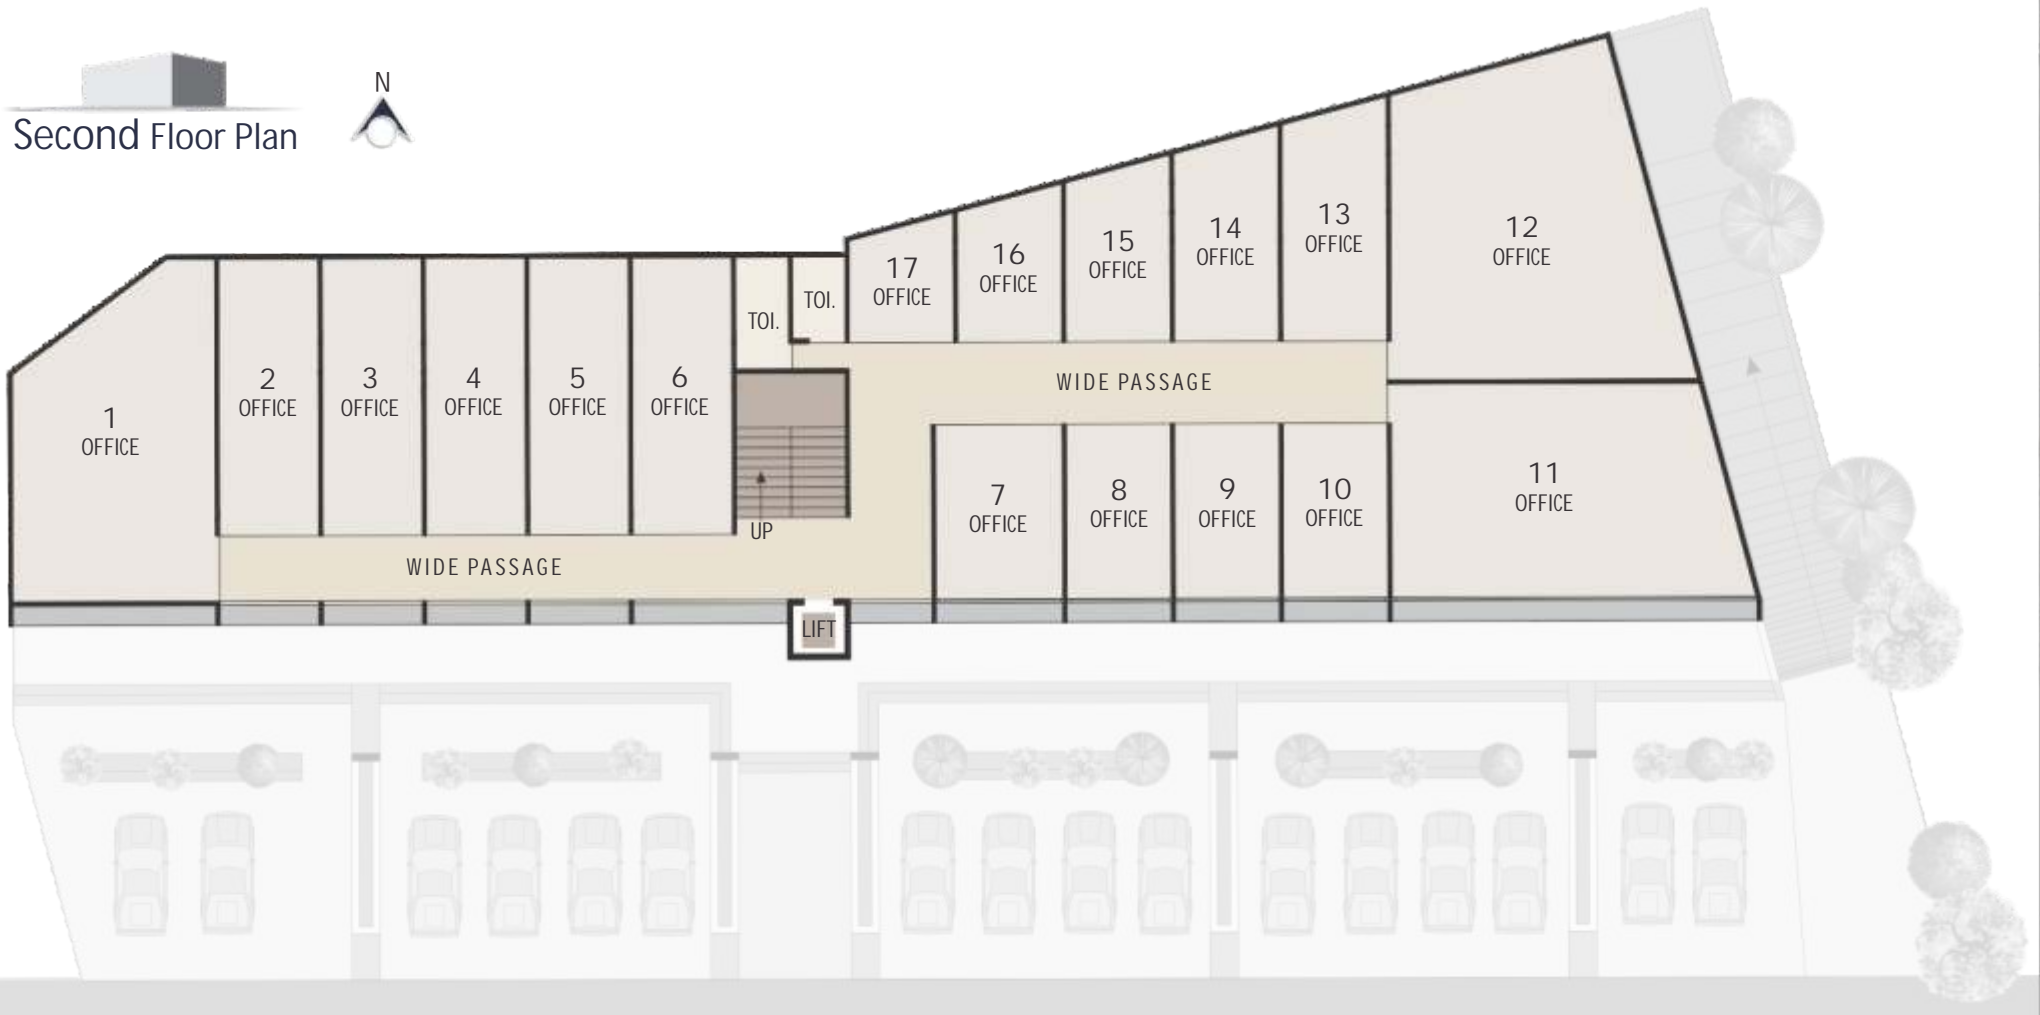

Ground Floor Plan

First Floor Plan

Second Floor Plan

DEVELOPERS  
Shree Shivam Developers  
Ph: + 91 97222 36346  
+ 91 99250 08168

ARCHITECT  
9th street Architects  
Ahmedabad

STRUCTURAL ENGINEER  
Umang patel  
Ahmedabad

## CITY SQUARE

Site: Opp. Science City, Science City Road, Sola, Ahmedabad