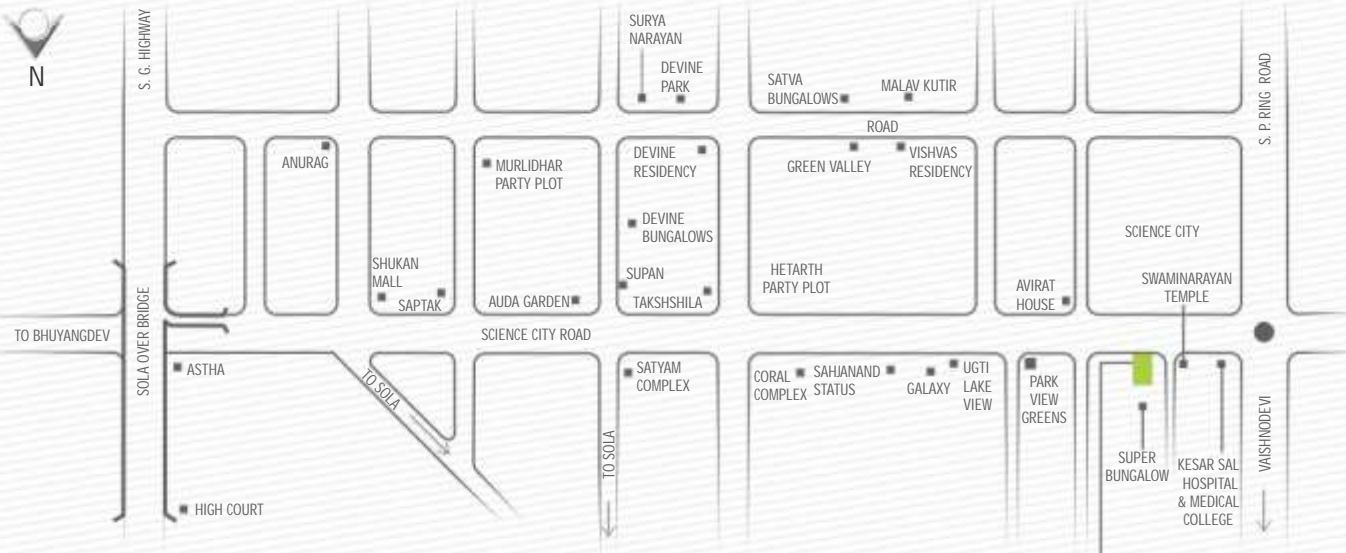

DEVELOPERS
Shree Shivam Developers
Ph: + 91 97222 36346
+ 91 99250 08168

ARCHITECT
9th street Architects
Ahmedabad

STRUCTURAL ENGINEER
Umang patel
Ahmedabad

CITY SQUARE

Site: Opp. Science City, Science City Road, Sola, Ahmedabad