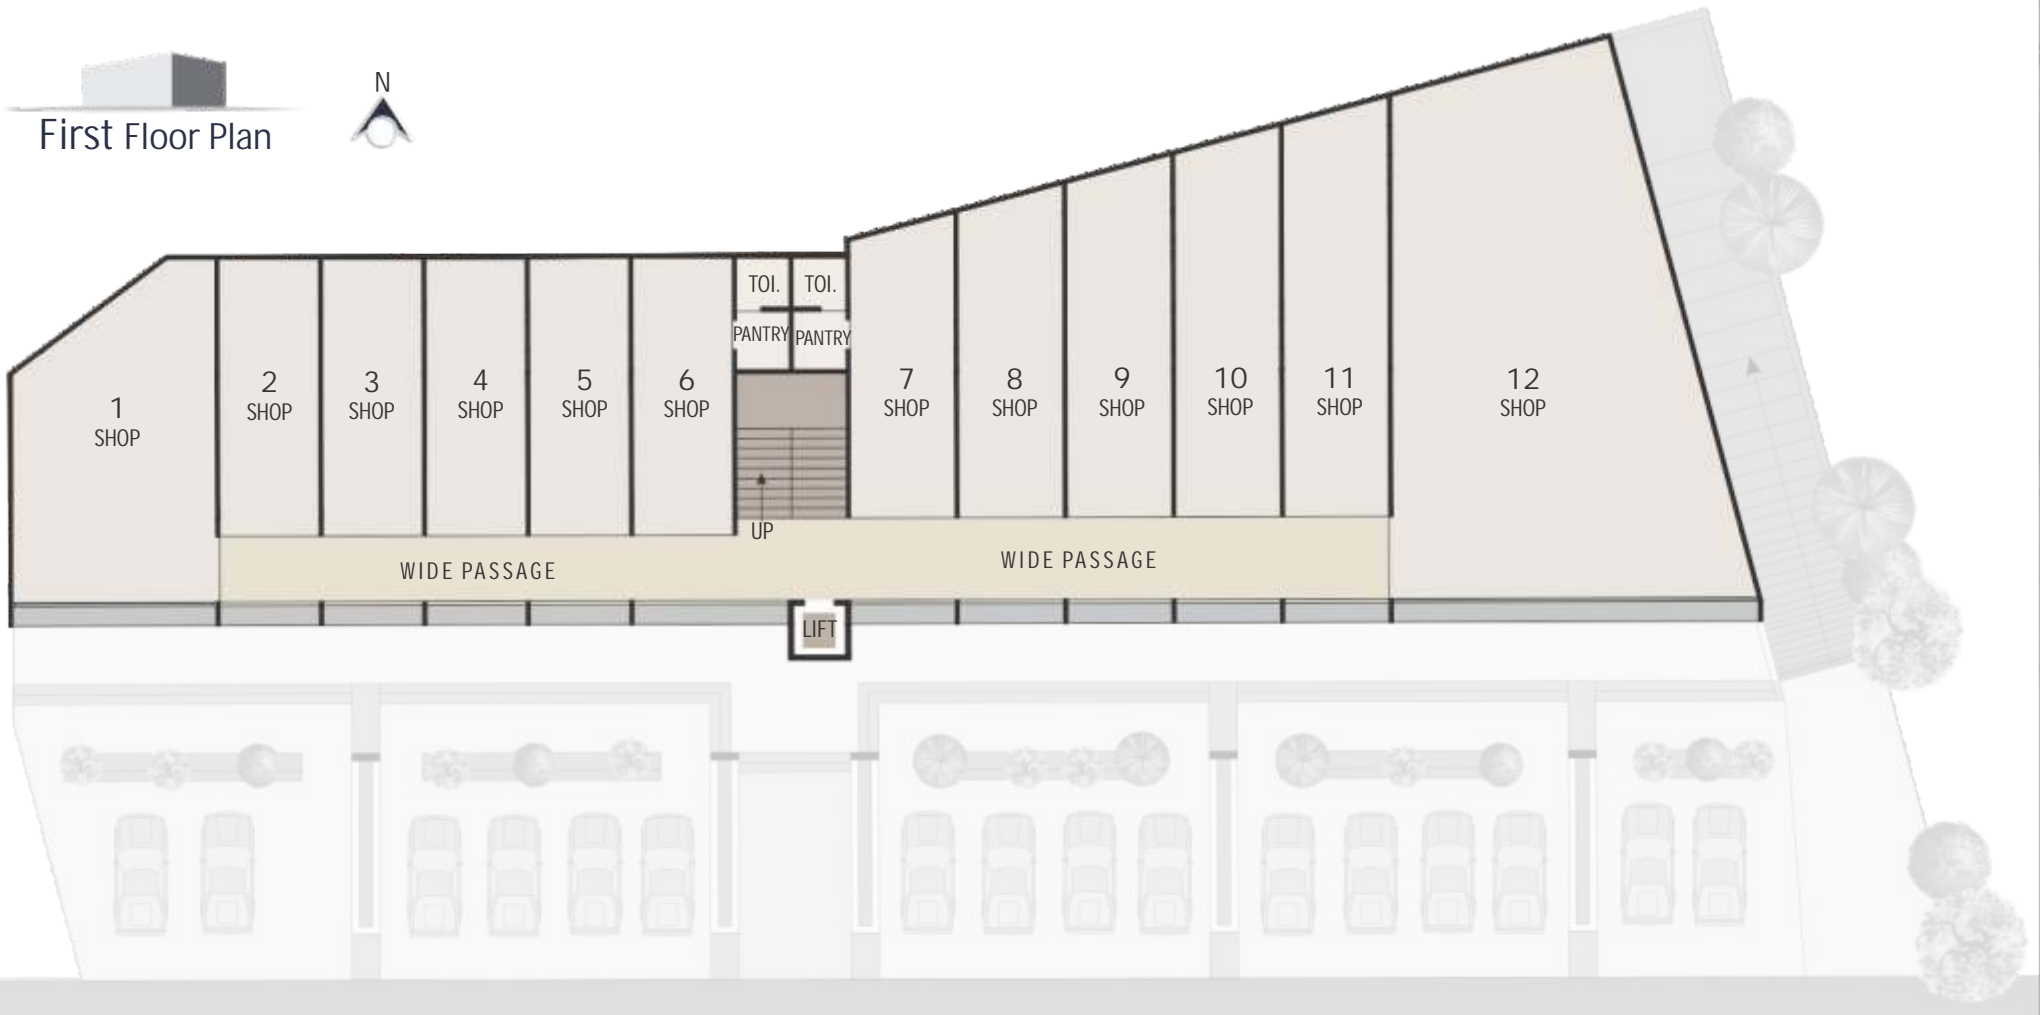

Ground Floor Plan

First Floor Plan

Second Floor Plan

DEVELOPERS  
Shree Shivam Developers  
Ph: + 91 97222 36346  
+ 91 99250 08168

ARCHITECT  
9th street Architects  
Ahmedabad

STRUCTURAL ENGINEER  
Umang patel  
Ahmedabad

## CITY SQUARE

Site: Opp. Science City, Science City Road, Sola, Ahmedabad